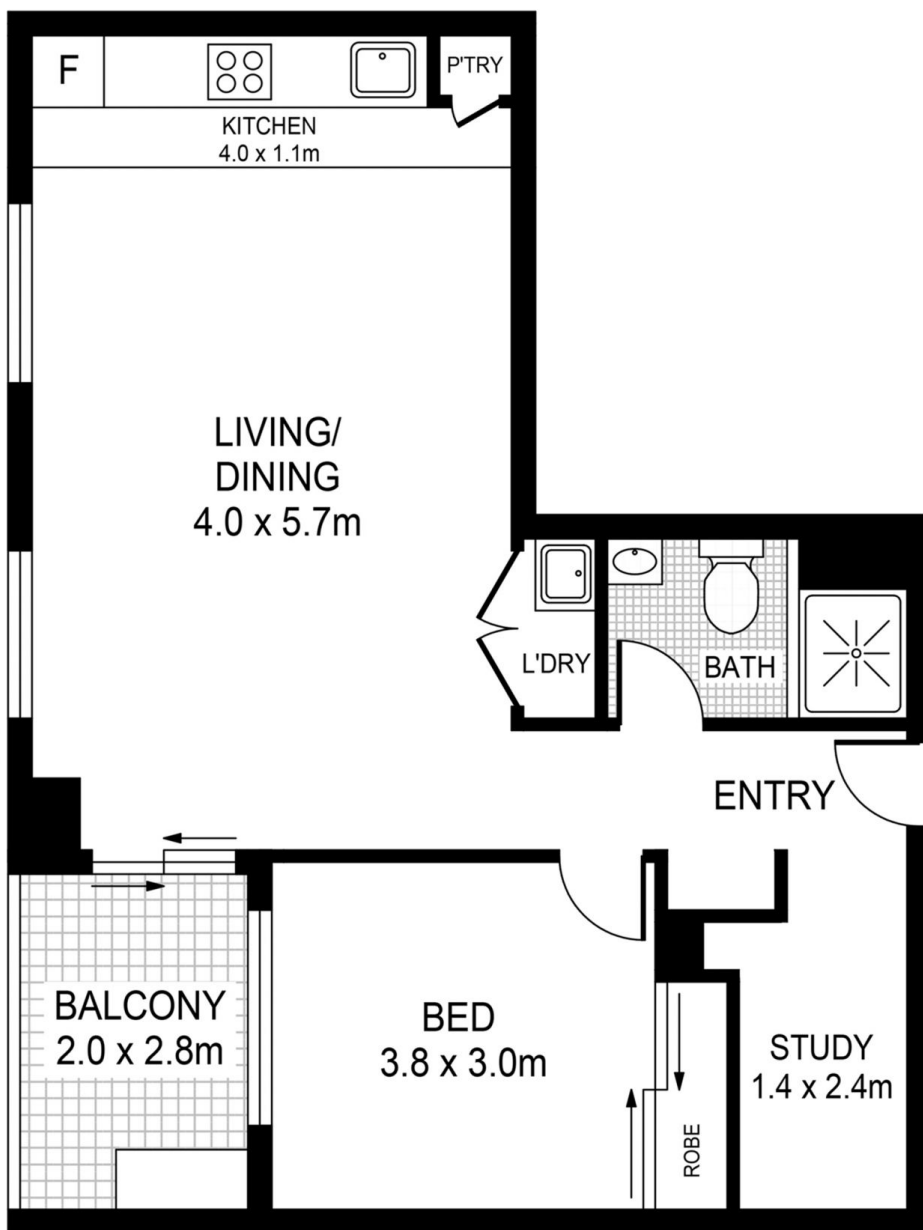

832/5 Vermont Crescent, Riverwood

This floor plan including furniture, fixture measurements and dimensions are approximate and for illustrative purposes only. Image Mountain gives no guarantee, warranty or representation as to the accuracy and layout. All enquiries must be directed to the agent, vendor or party representing this floor plan.