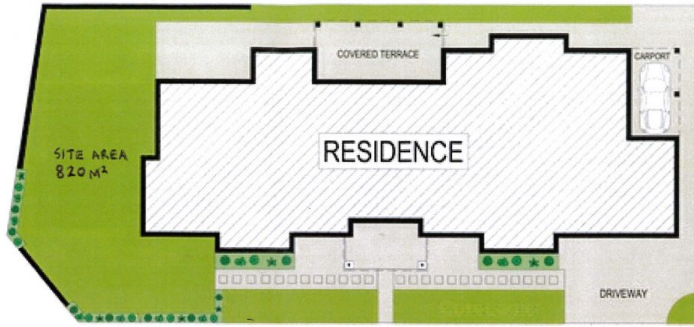

It's enviably located a stroll from the Michelia Club and uniquely private with a reserve on two sides.

- Substantial living areas awash with northern sunlight
- Huge self-contained studio with kitchenette and district views
- Four oversized bedrooms with custom built-in robes
- Deluxe master with retreat, walk-in robe and ensuite
- Architect designed and interiors by award winning designer
- Stone island kitchen with butler's pantry and Smeg appliances
- Teenager retreat with loft style bedroom quality light fittings
- TV room /potential 6th bedroom plus separate home office
- Ducted air conditioning, ceramic tiles and and downlights
- Double remote garage with workshop and carport
- Minutes' drive to the New Narellan Town Centre

SITE PLAN (NOT TO SCALE)

GROUND LEVEL

Scale in metres. Indicative only. Dimensions are approximate. All information contained herein is gathered from sources we believe to be reliable. However we cannot guarantee its accuracy and interested persons should rely on their own enquiries