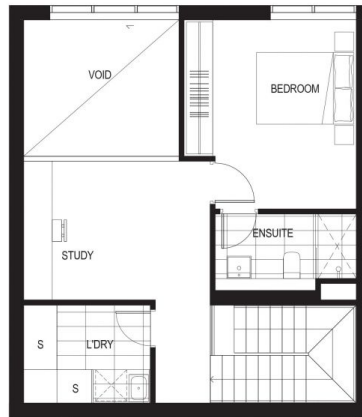

A1008

BUILDING A

12 2 1

INTERNAL: 98M²
EXTERNAL: 14M²
TOTAL: 112M²

DATE ISSUED: 04.11.2015
VERSION: 01

Developed by **StHilliers** **FIRST POINT PROJECTS** | Sales by **LINK** **Home & Land Direct** **THORNTONCENTRAL.COM.AU**

Sheffield
THORNTON